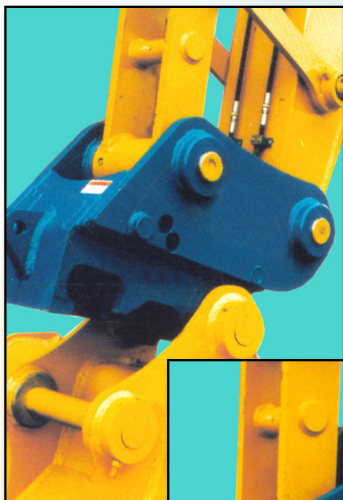

888.205.6199

Hydraulic Adjustable

QUICK COUPLER

- Universal system allows the use of many different attachments without requiring special modifications.
- No pin removal needed; attachments can be alternated from inside the cab.
- D-Ring lifting hook included on all couplers.
- Cylinders feature built-in safety check valves eliminating disengagement during pressure loss.
- Design features adjustable pin setting which allow the same coupler to fit several different machines.
- Coupler was built to handle the toughest construction and demolition environments, as well as hydraulic hammers.