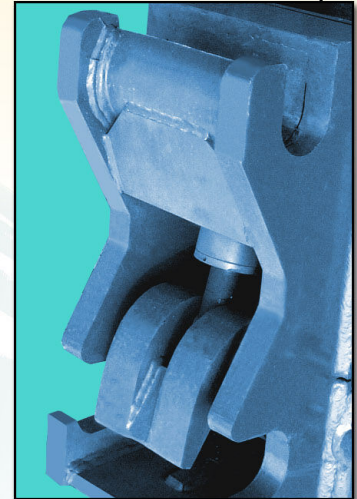

888.205.6199

Hydraulic Adjustable

QUICK COUPLER

- Universal system allows the use of many different attachments without requiring special modifications.
- No pin removal needed; attachments can be alternated from inside the cab.
- D-Ring lifting hook included on all couplers.
- Cylinders feature built-in safety check valves eliminating disengagement during pressure loss.
- Design features adjustable pin setting which allow the same coupler to fit several different machines.
- Coupler was built to handle the toughest construction and demolition environments, as well as hydraulic hammers.